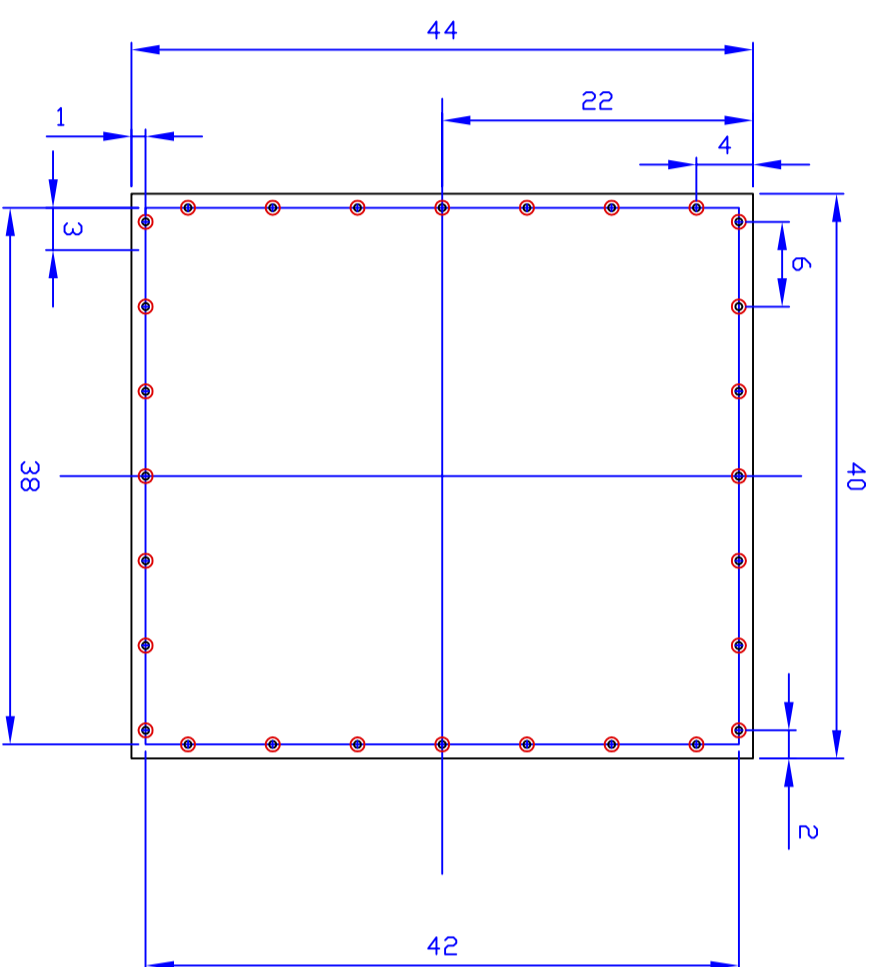

Angle	Eg	Rg	Fg	Fa	Bq	Bg	Fb	Fa
0	6.0	0.0	0.0	0.0	0.0	0.0	0.0	0.0
1	6.0	0.0	0.0	0.0	0.0	0.0	0.0	0.0
2	6.1	4.1	0.0	0.0	0.0	0.0	0.0	0.0
3	7.6	6.1	0.0	0.0	0.0	0.0	0.0	0.0
4	0.0	0.0	0.0	0.0	0.0	0.0	0.0	0.0
5	0.0	0.0	0.0	0.0	0.0	0.0	0.0	0.0
6	0.0	0.0	0.0	0.0	0.0	0.0	0.0	0.0
7	0.0	0.0	0.0	0.0	0.0	0.0	0.0	0.0
8	0.0	0.0	0.0	0.0	0.0	0.0	0.0	0.0
9	0.0	0.0	0.0	0.0	0.0	0.0	0.0	0.0
10	0.0	0.0	0.0	0.0	0.0	0.0	0.0	0.0
11	0.0	0.0	0.0	0.0	0.0	0.0	0.0	0.0
12	0.0	0.0	0.0	0.0	0.0	0.0	0.0	0.0
13	0.0	0.0	0.0	0.0	0.0	0.0	0.0	0.0
14	0.0	0.0	0.0	0.0	0.0	0.0	0.0	0.0
15	0.0	0.0	0.0	0.0	0.0	0.0	0.0	0.0
16	0.0	0.0	0.0	0.0	0.0	0.0	0.0	0.0
17	0.0	0.0	0.0	0.0	0.0	0.0	0.0	0.0
18	0.0	0.0	0.0	0.0	0.0	0.0	0.0	0.0
19	0.0	0.0	0.0	0.0	0.0	0.0	0.0	0.0
20	0.0	0.0	0.0	0.0	0.0	0.0	0.0	0.0
21	0.0	0.0	0.0	0.0	0.0	0.0	0.0	0.0
22	0.0	0.0	0.0	0.0	0.0	0.0	0.0	0.0

Qty	Part Name	Material	Dimensions
2x	Sidewall	all 22mm MDF	230,0 x 49,1
1x	Top	all 22mm MDF	46,9 x 44,0
1x	Bottom	all 22mm MDF	44,7 x 44,0
1x	Front	all 22mm MDF	196,0 x 44,0
1x	Divider	all 22mm MDF	172,2 x 44,0
1x	Mouth	all 22mm MDF	14,5 x 44,0
1x	Throat	all 22mm MDF	14,8 x 44,0
1x	Rearwall upper	all 22mm MDF	156,6 x 44,0
1x	Rearwall lower	all 22mm MDF	33,4 x 44,0
1x	Top	all 22mm MDF	40,0 x 44,0
1x	Brace front	all 22mm MDF	130,5 x 21,3
1x	Brace back	all 22mm MDF	120,8 x 26,2
1x	Brace top	all 22mm MDF	22,4 x 44,7
1x	Brace bottom	all 22mm MDF	31,7 x 42,9
1x	Speaker lid	all 22mm MDF	40,0 x 44,0