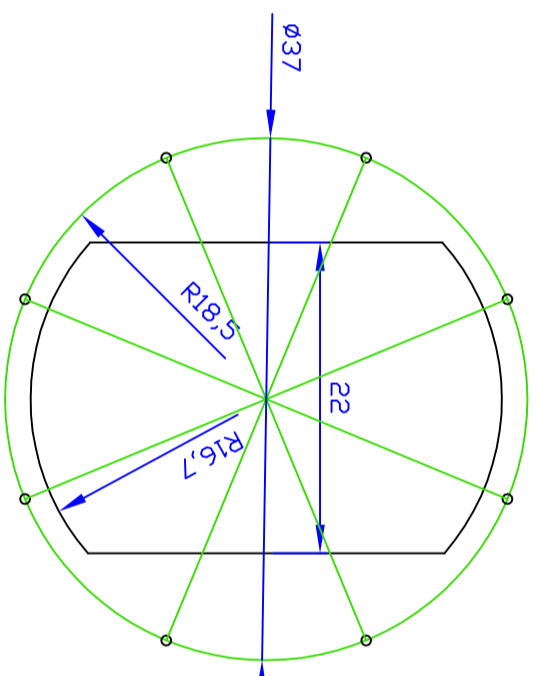

Angle	Eg	Rg	Fg	Fa	Bq	Bg	Fb	Fa
0	6.0	0.0	0.0	0.0	0.0	0.0	0.0	0.0
1	6.0	0.0	0.0	0.0	0.0	0.0	0.0	0.0
2	6.1	4.1	0.0	0.0	0.0	0.0	0.0	0.0
3	7.6	6.1	0.0	0.0	0.0	0.0	0.0	0.0
4	0.0	0.0	0.0	0.0	0.0	0.0	0.0	0.0
5	0.0	0.0	0.0	0.0	0.0	0.0	0.0	0.0
6	0.0	0.0	0.0	0.0	0.0	0.0	0.0	0.0
7	0.0	0.0	0.0	0.0	0.0	0.0	0.0	0.0
8	0.0	0.0	0.0	0.0	0.0	0.0	0.0	0.0
9	0.0	0.0	0.0	0.0	0.0	0.0	0.0	0.0
10	0.0	0.0	0.0	0.0	0.0	0.0	0.0	0.0
11	0.0	0.0	0.0	0.0	0.0	0.0	0.0	0.0
12	0.0	0.0	0.0	0.0	0.0	0.0	0.0	0.0
13	0.0	0.0	0.0	0.0	0.0	0.0	0.0	0.0
14	0.0	0.0	0.0	0.0	0.0	0.0	0.0	0.0
15	0.0	0.0	0.0	0.0	0.0	0.0	0.0	0.0
16	0.0	0.0	0.0	0.0	0.0	0.0	0.0	0.0
17	0.0	0.0	0.0	0.0	0.0	0.0	0.0	0.0
18	0.0	0.0	0.0	0.0	0.0	0.0	0.0	0.0
19	0.0	0.0	0.0	0.0	0.0	0.0	0.0	0.0
20	0.0	0.0	0.0	0.0	0.0	0.0	0.0	0.0
21	0.0	0.0	0.0	0.0	0.0	0.0	0.0	0.0
22	0.0	0.0	0.0	0.0	0.0	0.0	0.0	0.0

Qty	Part Name	Material	Dimensions
2x	Sidewall	all 22mm MDF	230,0 x 49,1
1x	Top	all 22mm MDF	46,9 x 44,0
1x	Bottom	all 22mm MDF	44,7 x 44,0
1x	Front	all 22mm MDF	196,0 x 44,0
1x	Divider	all 22mm MDF	172,2 x 44,0
1x	Mouth	all 22mm MDF	14,5 x 44,0
1x	Throat	all 22mm MDF	14,8 x 44,0
1x	Rearwall upper	all 22mm MDF	156,6 x 44,0
1x	Rearwall lower	all 22mm MDF	33,4 x 44,0
1x	Top	all 22mm MDF	40,0 x 44,0
1x	Brace front	all 22mm MDF	130,5 x 21,3
1x	Brace back	all 22mm MDF	120,8 x 26,2
1x	Brace top	all 22mm MDF	22,4 x 44,7
1x	Brace bottom	all 22mm MDF	31,7 x 42,9
1x	Speaker lid	all 22mm MDF	40,0 x 44,0