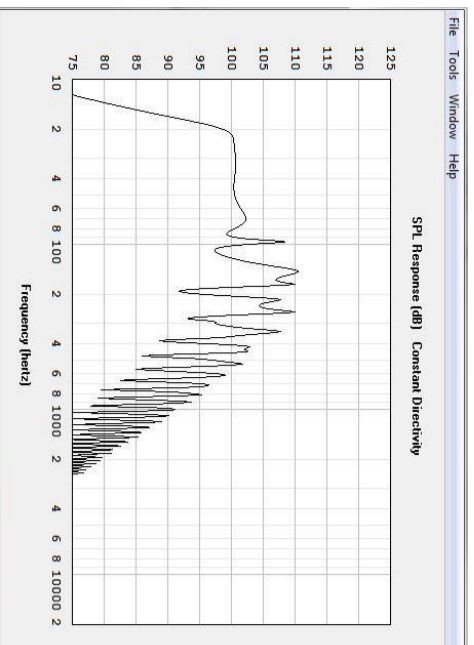

Angle	Eg	Rg	Fg	Fa	Bq	Bg	Fb	Fa
0	6.0	0.0	0.0	0.0	0.0	0.0	0.0	0.0
1	6.0	0.0	0.0	0.0	0.0	0.0	0.0	0.0
2	6.1	4.1	0.0	0.0	0.0	0.0	0.0	0.0
3	7.6	6.1	0.0	0.0	0.0	0.0	0.0	0.0
4	0.0	0.0	0.0	0.0	0.0	0.0	0.0	0.0
5	0.0	0.0	0.0	0.0	0.0	0.0	0.0	0.0
6	0.0	0.0	0.0	0.0	0.0	0.0	0.0	0.0
7	0.0	0.0	0.0	0.0	0.0	0.0	0.0	0.0
8	0.0	0.0	0.0	0.0	0.0	0.0	0.0	0.0
9	0.0	0.0	0.0	0.0	0.0	0.0	0.0	0.0
10	0.0	0.0	0.0	0.0	0.0	0.0	0.0	0.0
11	0.0	0.0	0.0	0.0	0.0	0.0	0.0	0.0
12	0.0	0.0	0.0	0.0	0.0	0.0	0.0	0.0
13	0.0	0.0	0.0	0.0	0.0	0.0	0.0	0.0
14	0.0	0.0	0.0	0.0	0.0	0.0	0.0	0.0
15	0.0	0.0	0.0	0.0	0.0	0.0	0.0	0.0
16	0.0	0.0	0.0	0.0	0.0	0.0	0.0	0.0
17	0.0	0.0	0.0	0.0	0.0	0.0	0.0	0.0
18	0.0	0.0	0.0	0.0	0.0	0.0	0.0	0.0
19	0.0	0.0	0.0	0.0	0.0	0.0	0.0	0.0
20	0.0	0.0	0.0	0.0	0.0	0.0	0.0	0.0
21	0.0	0.0	0.0	0.0	0.0	0.0	0.0	0.0
22	0.0	0.0	0.0	0.0	0.0	0.0	0.0	0.0

Qty	Part Name	Material	Dimensions
2x	Sidewall	all 22mm MDF	230,0 x 49,1
1x	Top	all 22mm MDF	46,9 x 44,0
1x	Bottom	all 22mm MDF	44,7 x 44,0
1x	Front	all 22mm MDF	196,0 x 44,0
1x	Divider	all 22mm MDF	172,2 x 44,0
1x	Mouth	all 22mm MDF	14,5 x 44,0
1x	Throat	all 22mm MDF	14,8 x 44,0
1x	Rearwall upper	all 22mm MDF	156,6 x 44,0
1x	Rearwall lower	all 22mm MDF	33,4 x 44,0
1x	Top	all 22mm MDF	40,0 x 44,0
1x	Brace front	all 22mm MDF	130,5 x 21,3
1x	Brace back	all 22mm MDF	120,8 x 26,2
1x	Brace top	all 22mm MDF	22,4 x 44,7
1x	Brace bottom	all 22mm MDF	31,7 x 42,9
1x	Speaker lid	all 22mm MDF	40,0 x 44,0