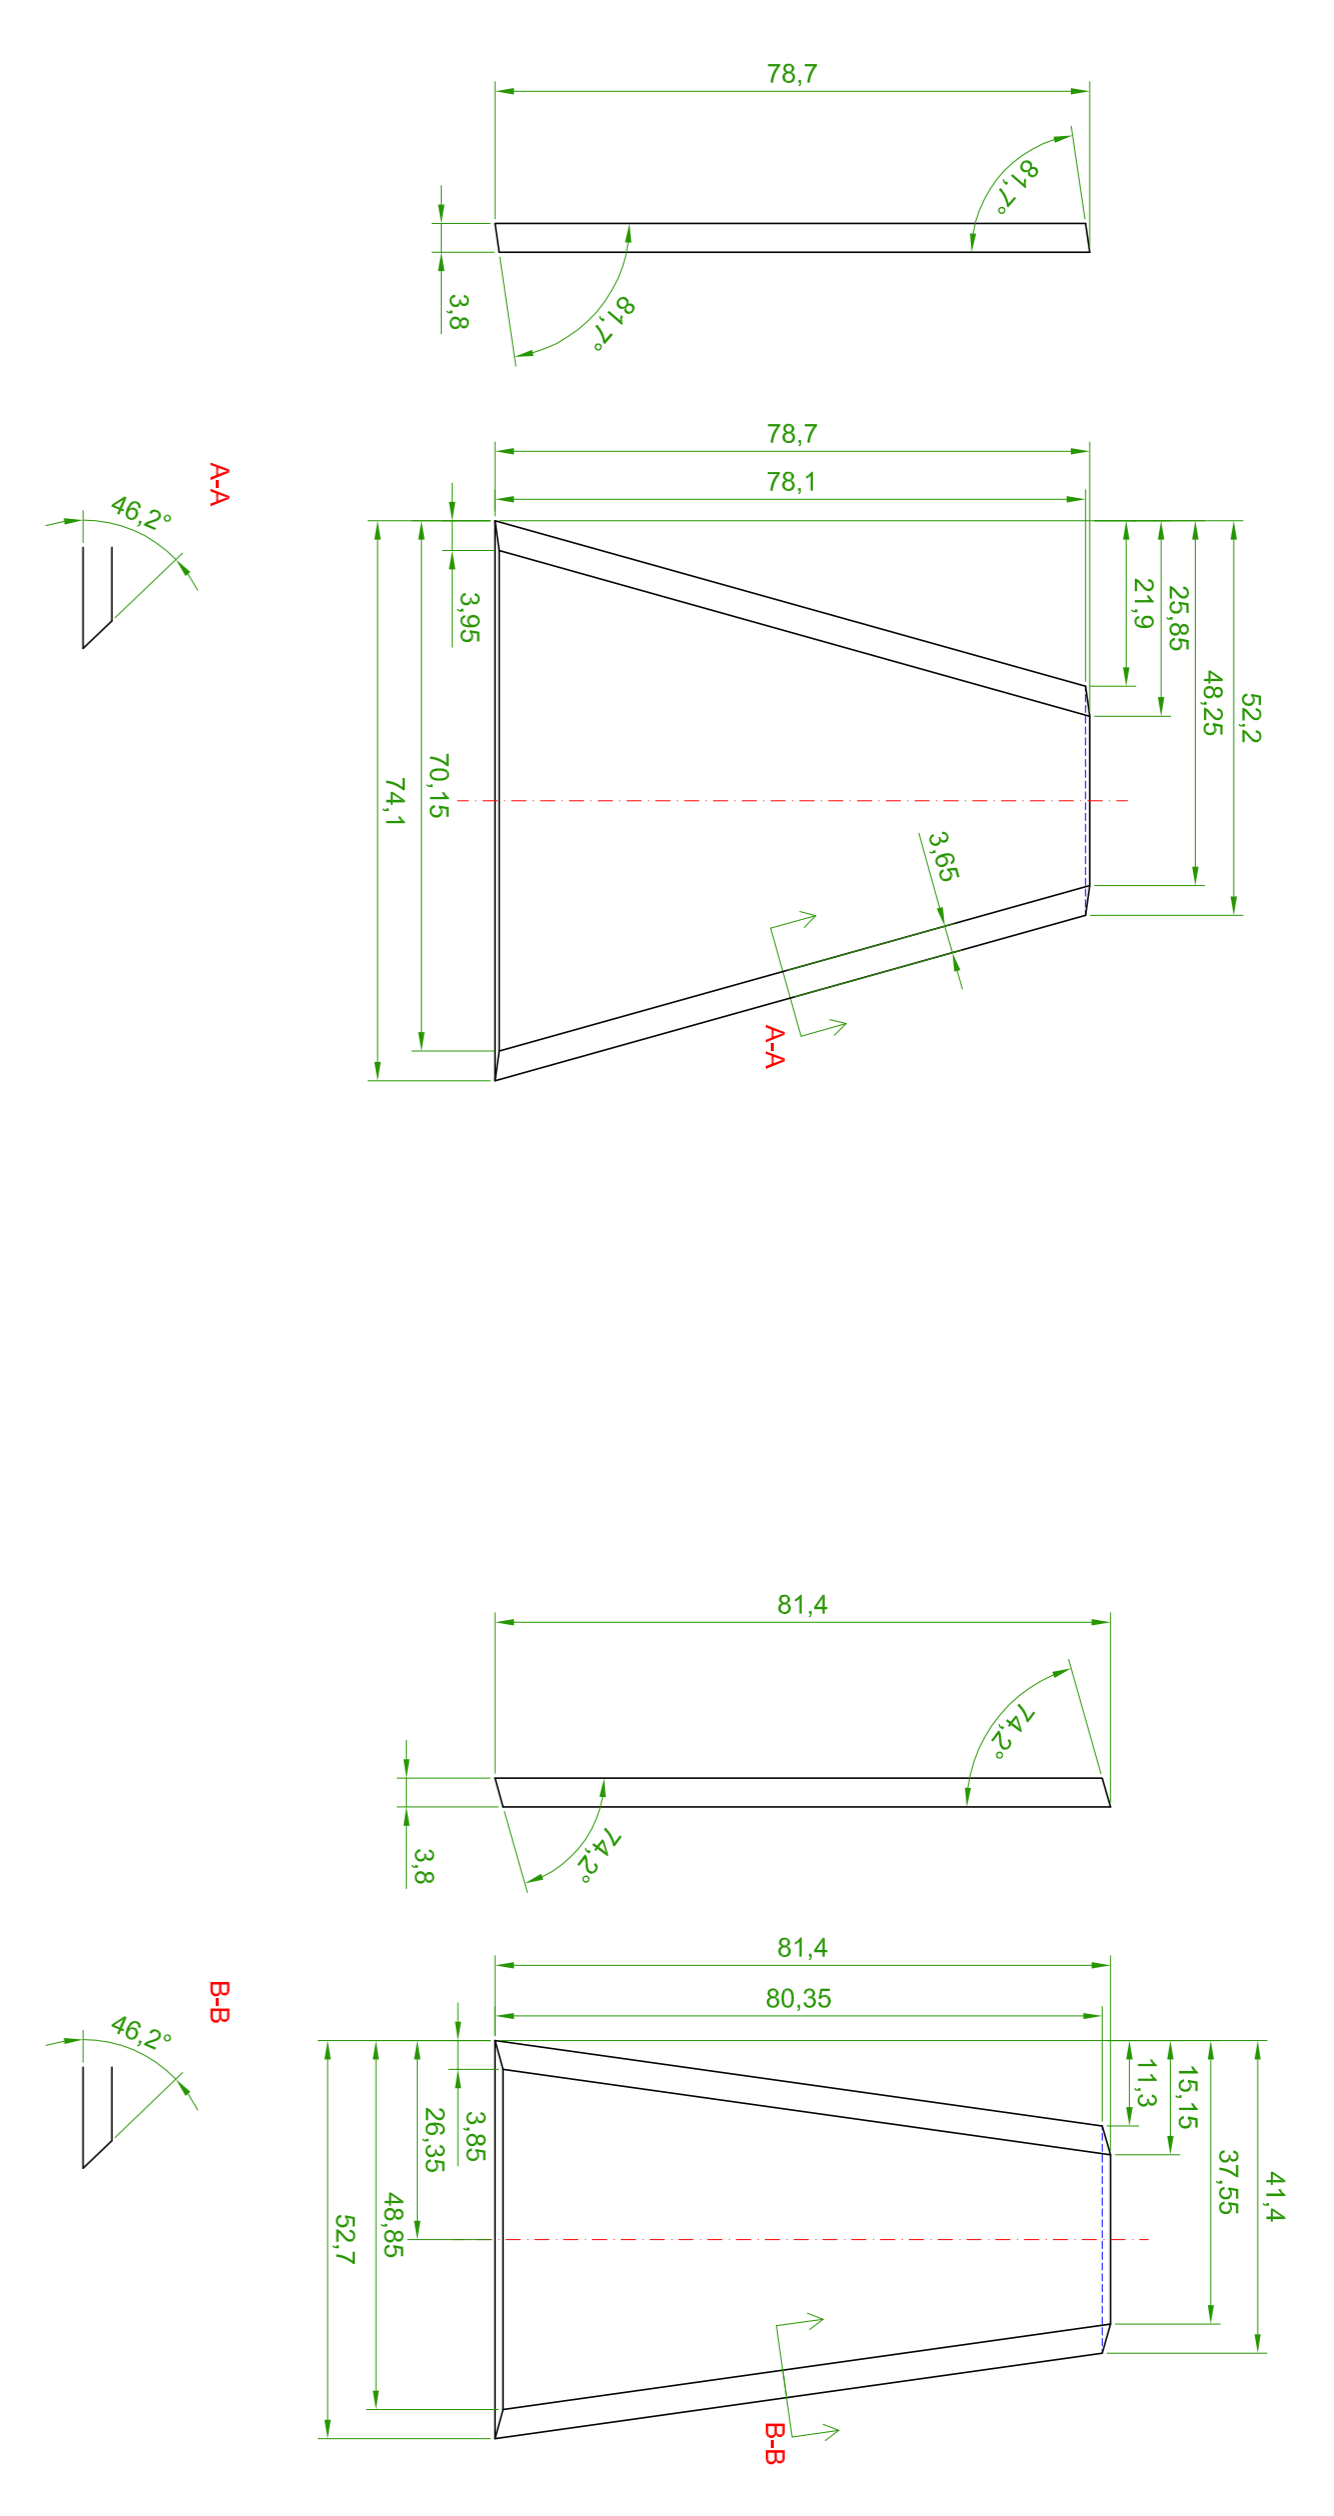

**Midbass Horn, 77Hz conical**  
 Mouth Size:  $\frac{3}{16}$  EVM15L  
 Driver: 500cm<sup>2</sup> (22.4 x 22.4)cm  
 Throat Area: 77.3cm<sup>2</sup>  
 Horn Length: 77.3cm  
 Mouth Area: 2978cm<sup>2</sup> (45 x 66.2)cm  
 (c) 2006 by Erik Forker

1:1 Templates

1:1 Templates

1:1 Templates

1:1 Templates