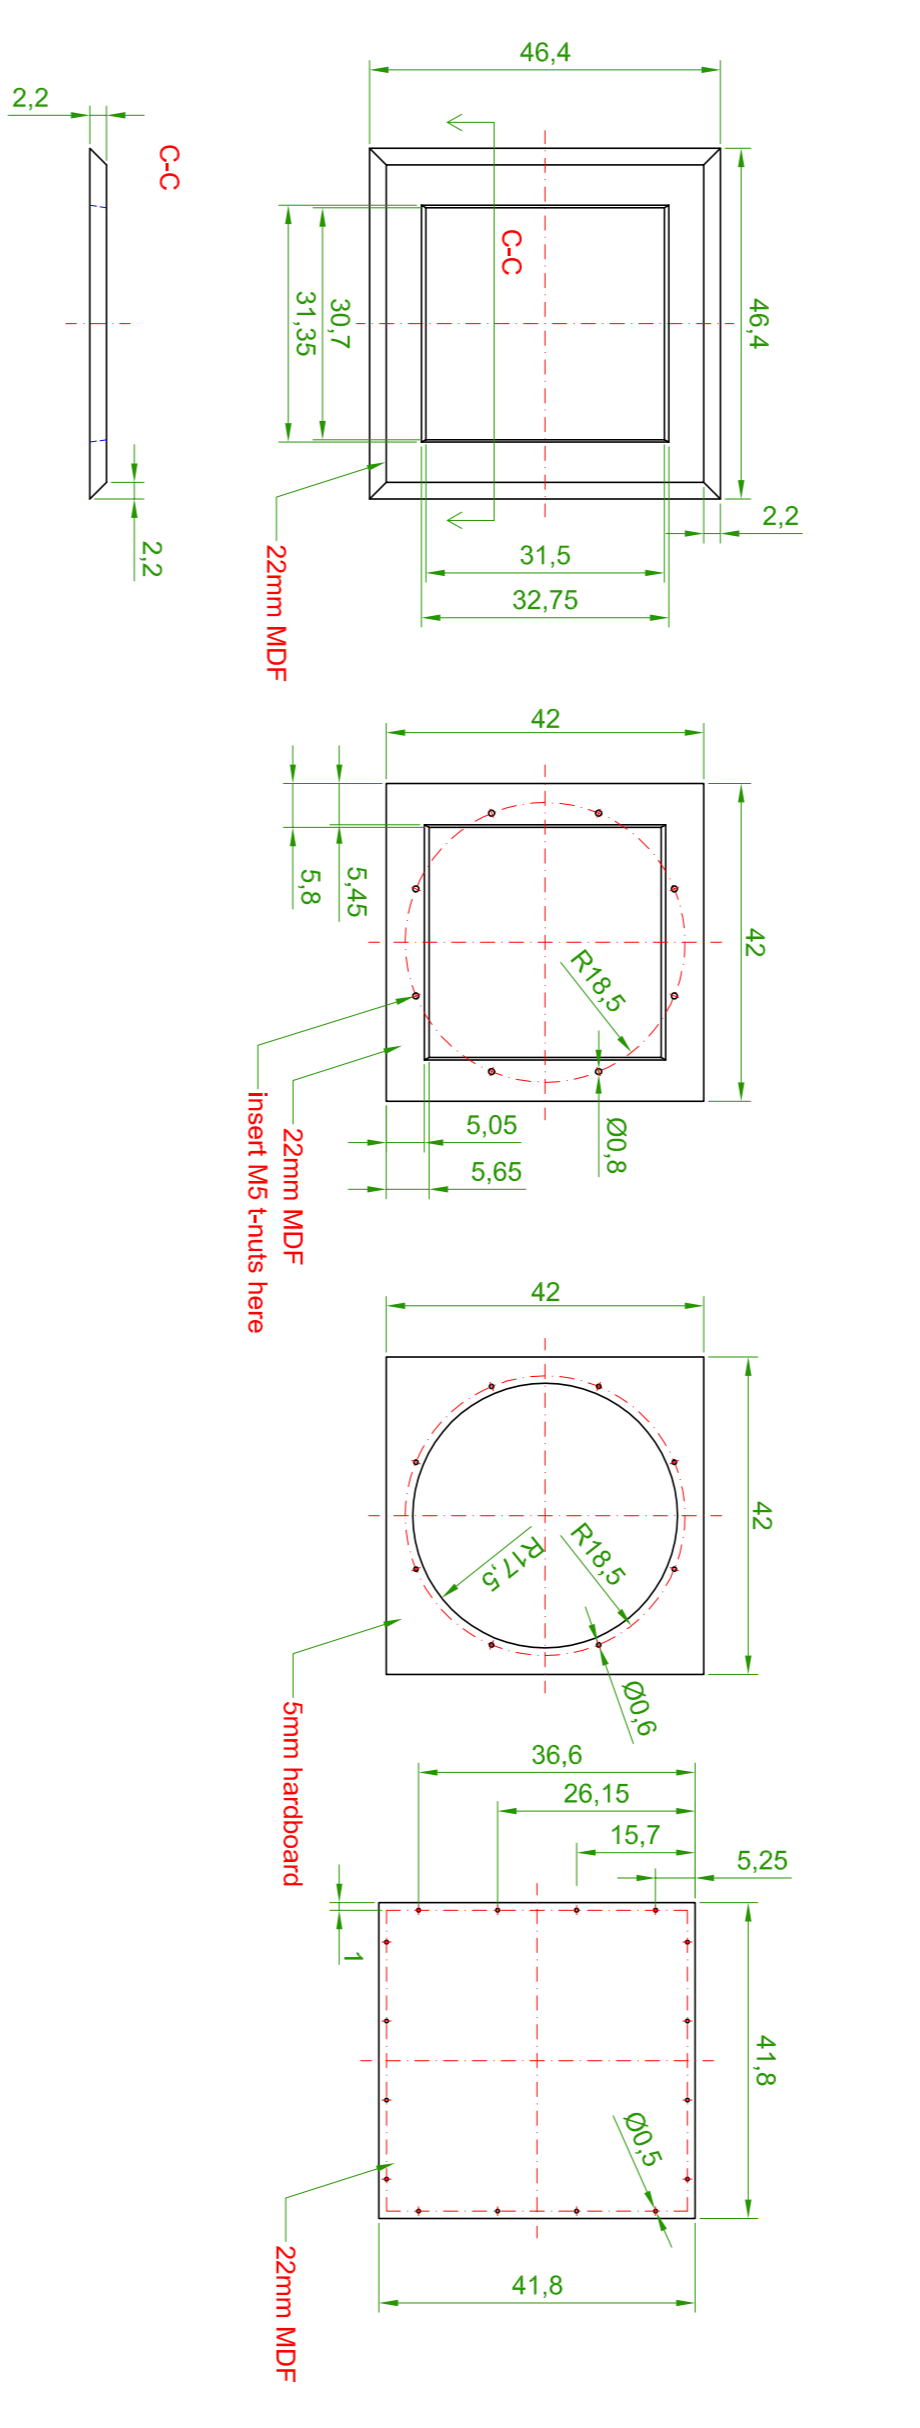

**Midbass Horn, 77Hz conical**  
 Mouth Size:  $\frac{3}{16}$  EVM15L  
 Driver: 500cm<sup>2</sup> (22.4 x 22.4)cm  
 Throat Area: 77.3cm<sup>2</sup>  
 Horn Length: 77.3cm  
 Mouth Area: 2978cm<sup>2</sup> (45 x 66.2)cm  
 (c) 2006 by Erik Forker

1:1 Templates

1:1 Templates

1:1 Templates

1:1 Templates