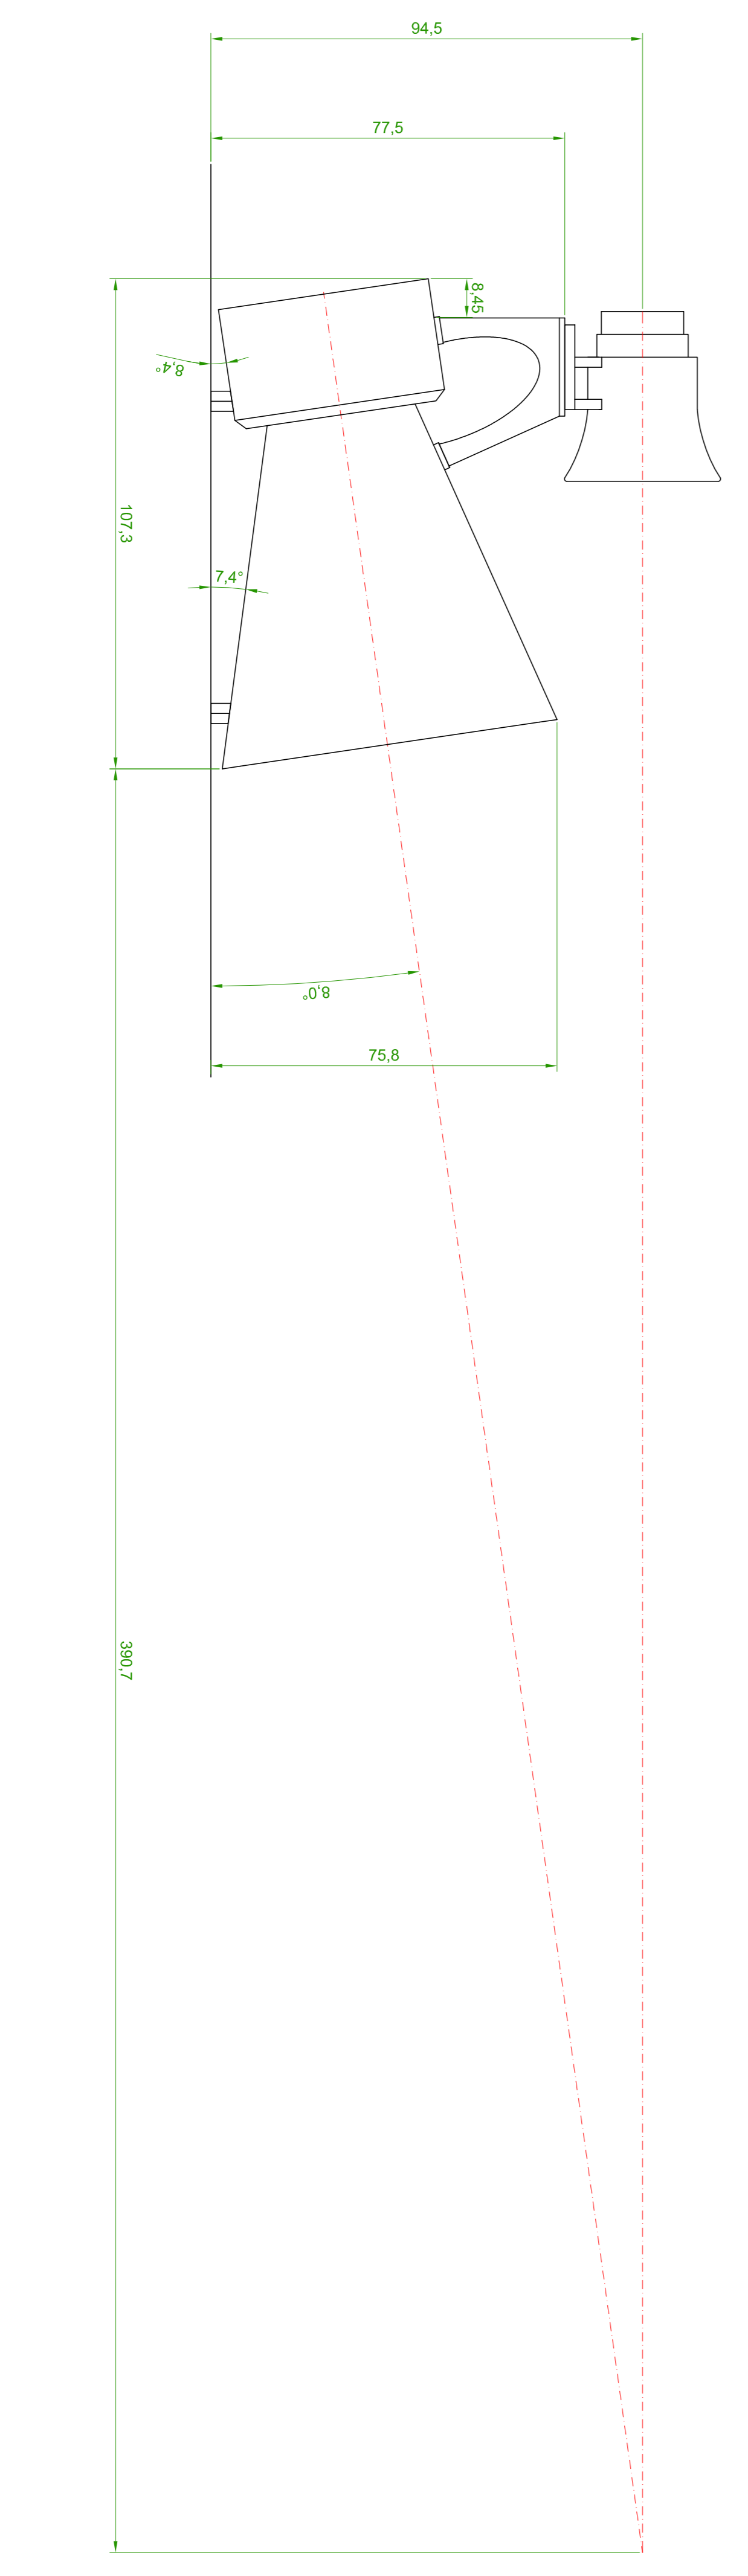

**Midbass Horn, 77Hz conical**  
 Mouth Size:  $\frac{3}{16}$  EVM15L  
 Driver: 500cm<sup>2</sup> (22.4 x 22.4)cm  
 Throat Area: 77.3cm<sup>2</sup>  
 Horn Length: 77.3cm  
 Mouth Area: 2978cm<sup>2</sup> (45 x 66.2)cm  
 (c) 2006 by Erik Forker

1:1 Templates

1:1 Templates

1:1 Templates

1:1 Templates