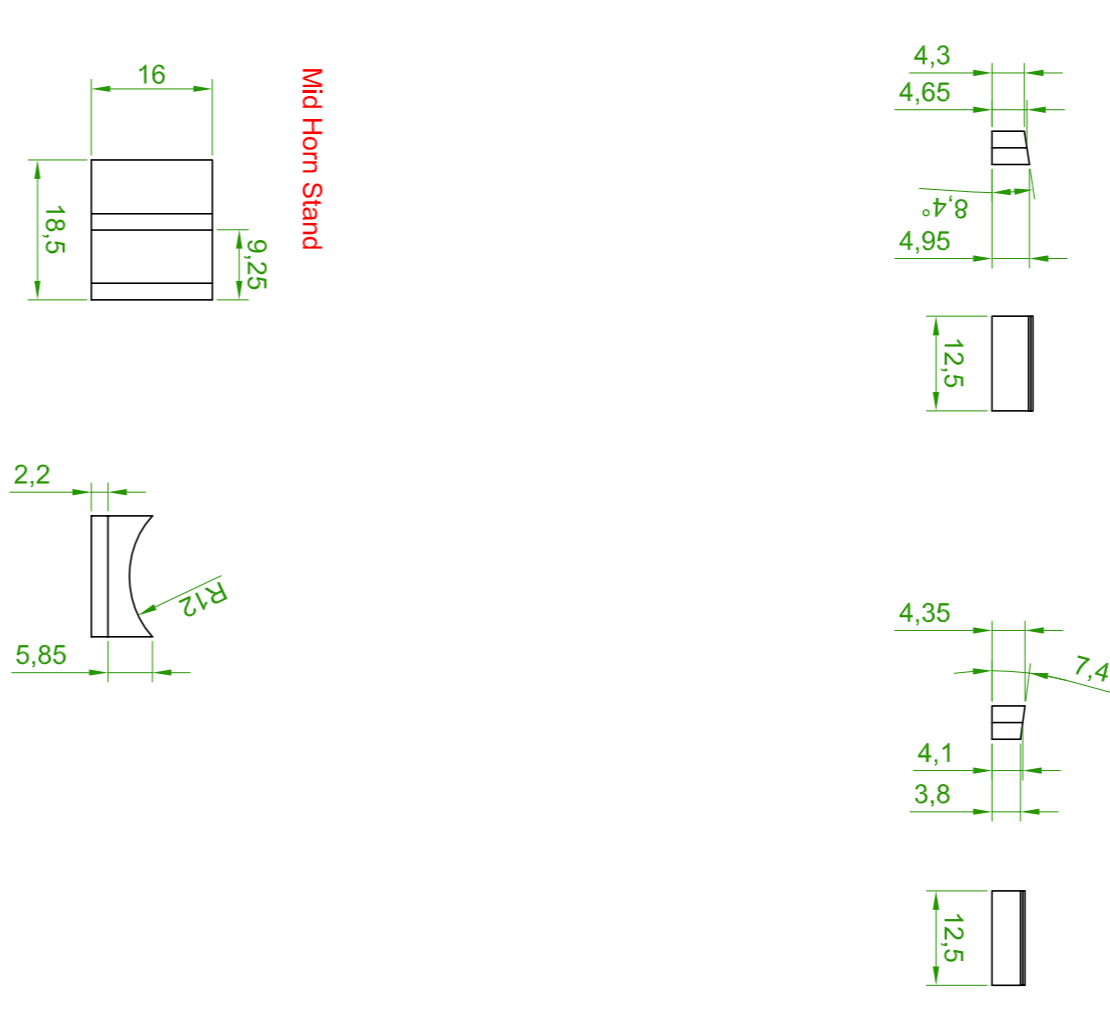

**Midbass Horn, 77Hz conical**  
 Mouth Size:  $\frac{3}{16}$  EVM15L  
 Driver: 500cm<sup>2</sup> (22.4 x 22.4)cm  
 Throat Area: 77.3cm<sup>2</sup>  
 Horn Length: 77.3cm  
 Mouth Area: 2978cm<sup>2</sup> (45 x 66.2)cm  
 (c) 2006 by Erik Forker

1:1 Templates

1:1 Templates

1:1 Templates

1:1 Templates