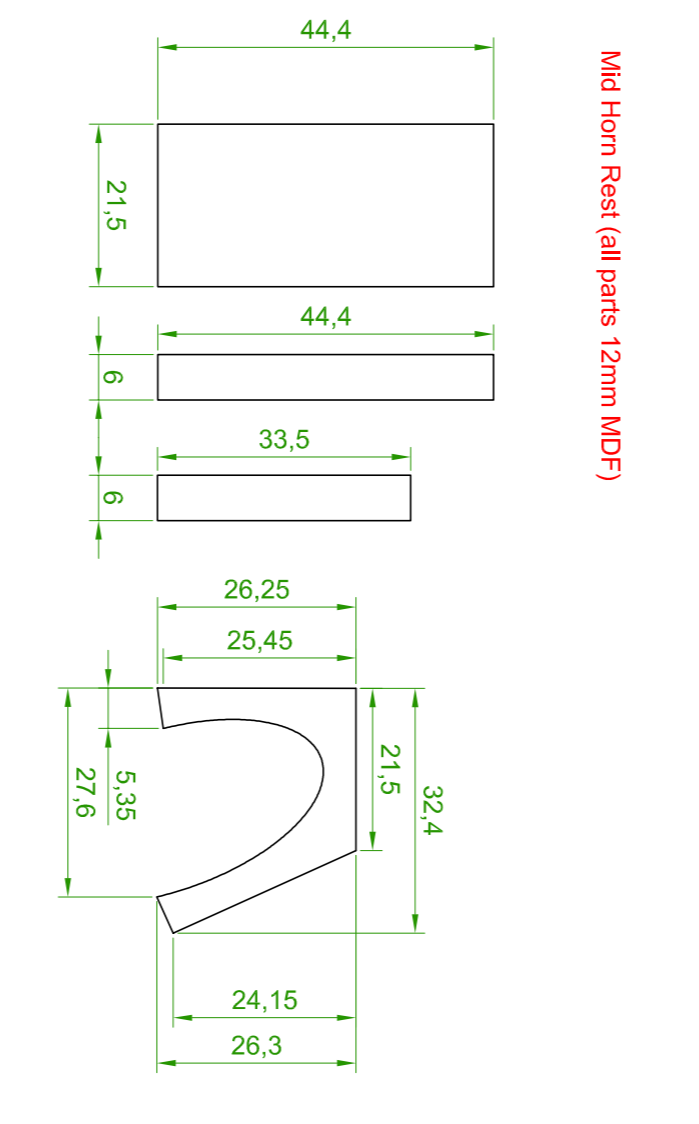

**Midbass Horn, 77Hz conical**  
 Mouth Size:  $\frac{3}{16}$  EVM15L  
 Driver: 500cm<sup>2</sup> (22.4 x 22.4)cm  
 Throat Area: 77.3cm<sup>2</sup>  
 Horn Length: 77.3cm  
 Mouth Area: 2978cm<sup>2</sup> (45 x 66.2)cm  
 (c) 2006 by Erik Forker

1:1 Templates

1:1 Templates

1:1 Templates

1:1 Templates