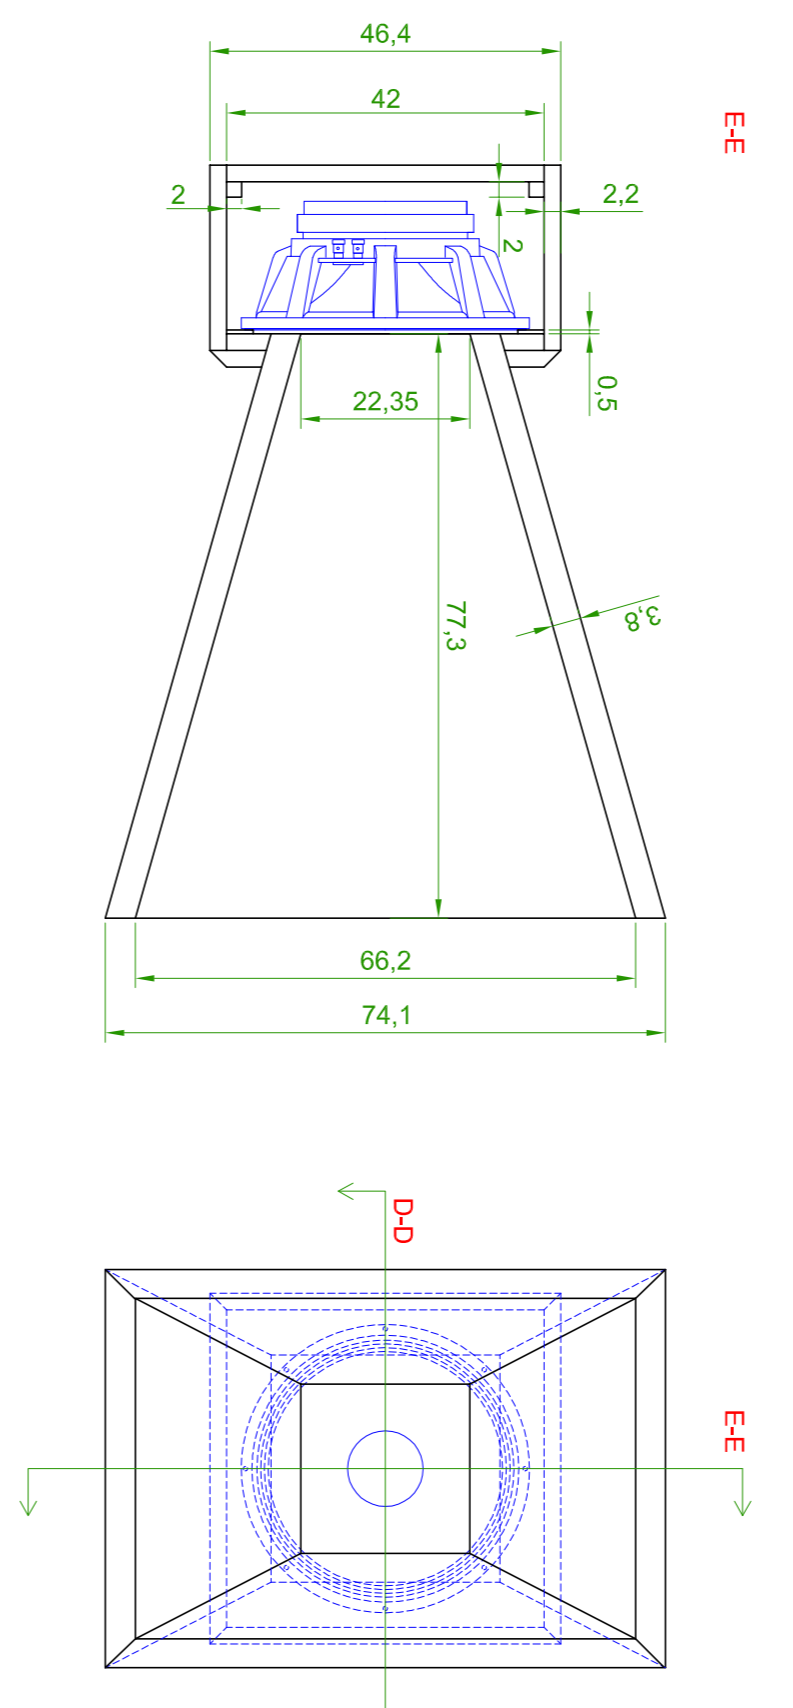

**Midbass Horn, 77Hz conical**  
 Mouth Size:  $\frac{3}{16}$  EVM15L  
 Driver: 500cm<sup>2</sup> (22.4 x 22.4)cm  
 Throat Area: 77.3cm<sup>2</sup>  
 Horn Length: 77.3cm  
 Mouth Area: 2978cm<sup>2</sup> (45 x 66.2)cm  
 (c) 2006 by Erik Forker

1:1 Templates

1:1 Templates

1:1 Templates

1:1 Templates