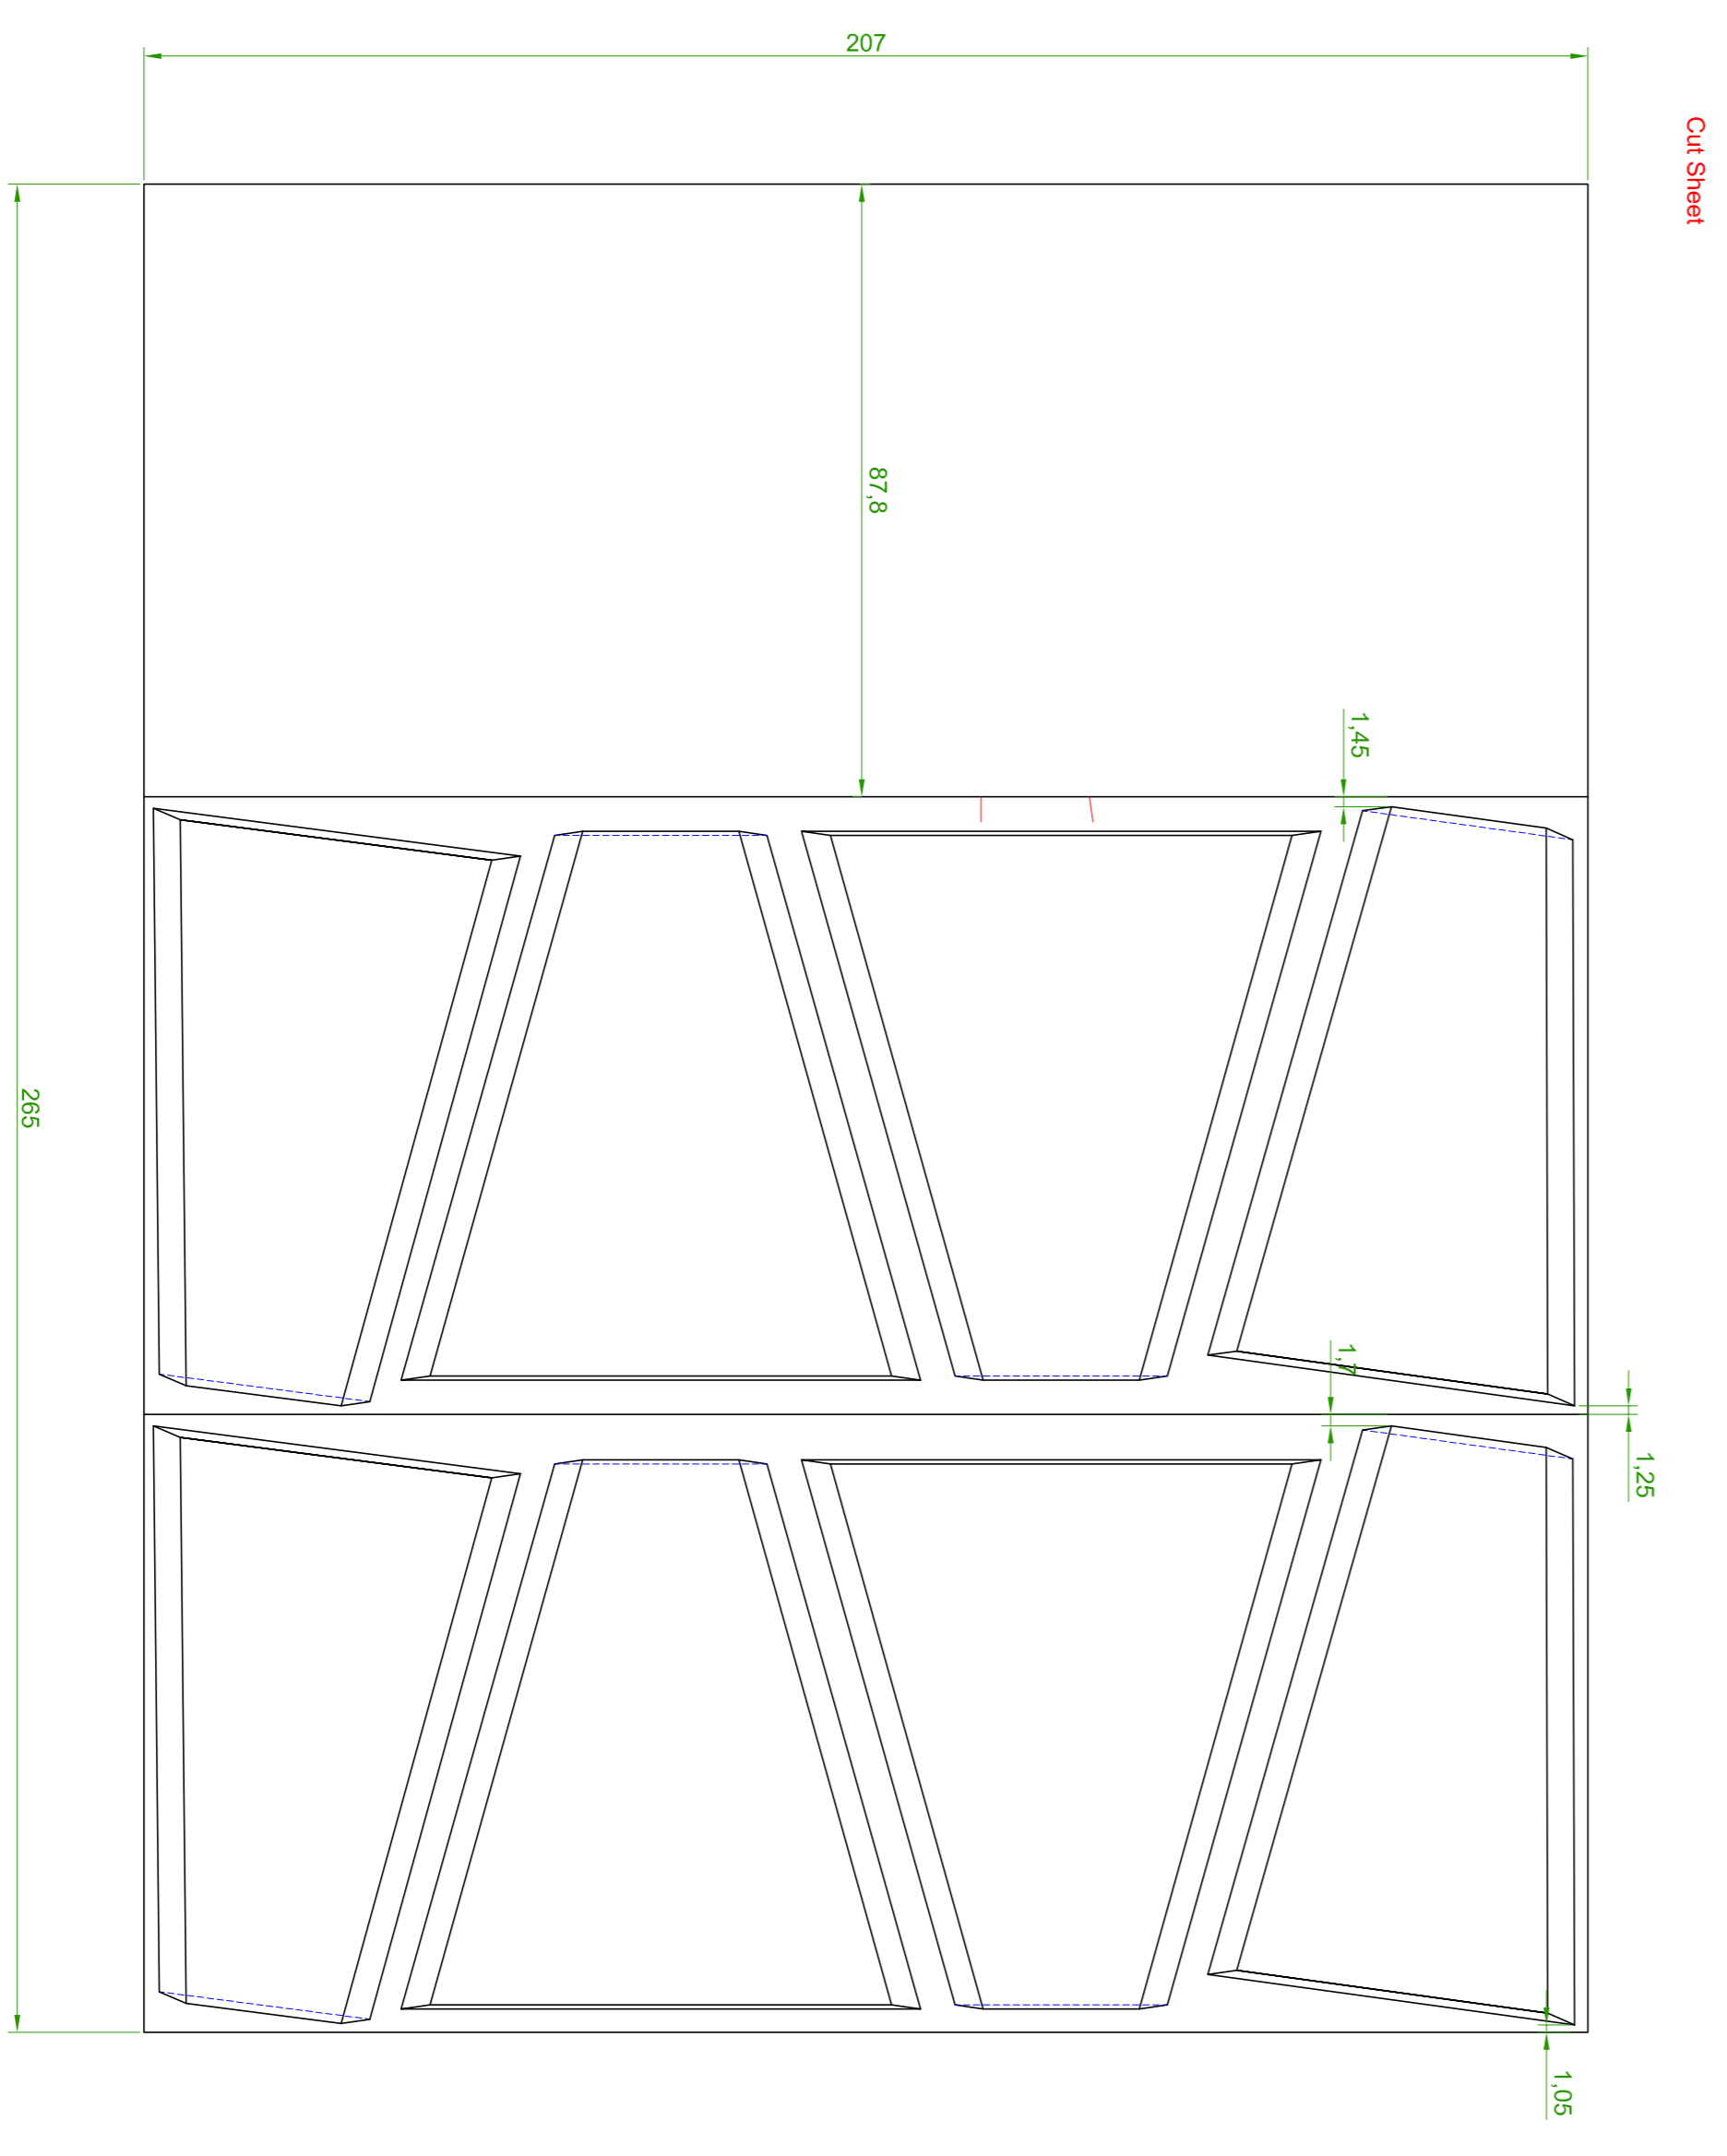

**Midbass Horn, 77Hz conical**  
 Mouth Size:  $\frac{3}{16}$  EVM15L  
 Driver: 500cm<sup>2</sup> (22.4 x 22.4)cm  
 Throat Area: 77.3cm<sup>2</sup>  
 Horn Length: 77.3cm  
 Mouth Area: 2978cm<sup>2</sup> (45 x 66.2)cm  
 (c) 2006 by Erik Forker

1:1 Templates

1:1 Templates

1:1 Templates

1:1 Templates