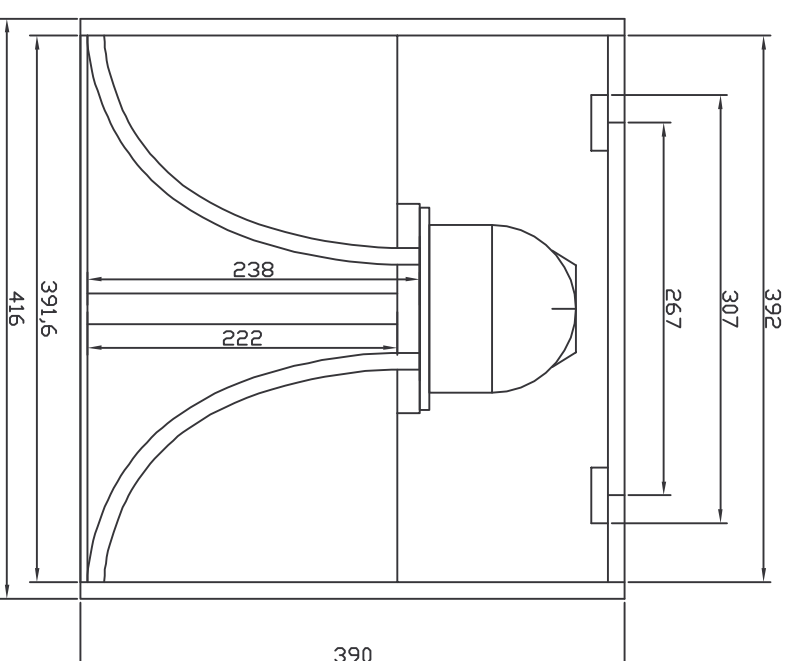

Installation Guide for D54

Cutting Guide

300Hz Tractrix horn for D-54, © 2002 by E. Foraker