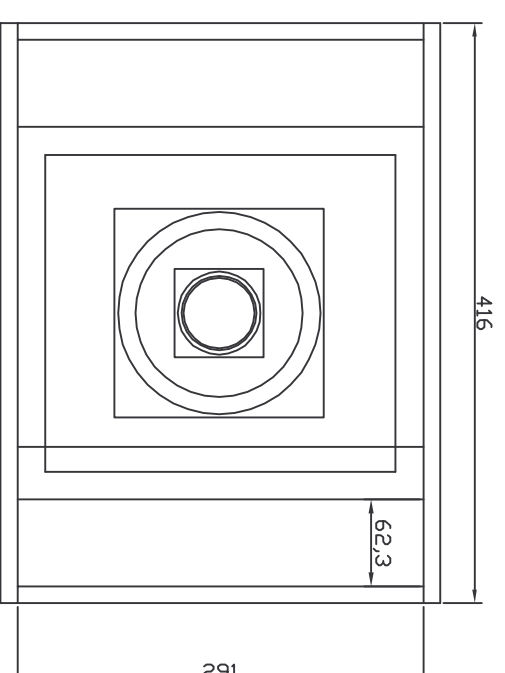

Installation Guide for D54

Cutting Guide

300Hz Tractrix horn for D-54, © 2002 by E. Foraker