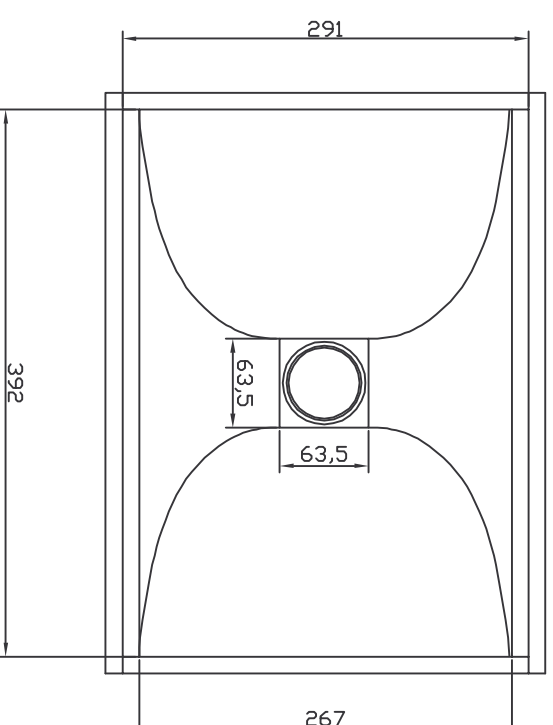

Installation Guide for D54

Cutting Guide

300Hz Tractrix horn for D-54, © 2002 by E. Foraker