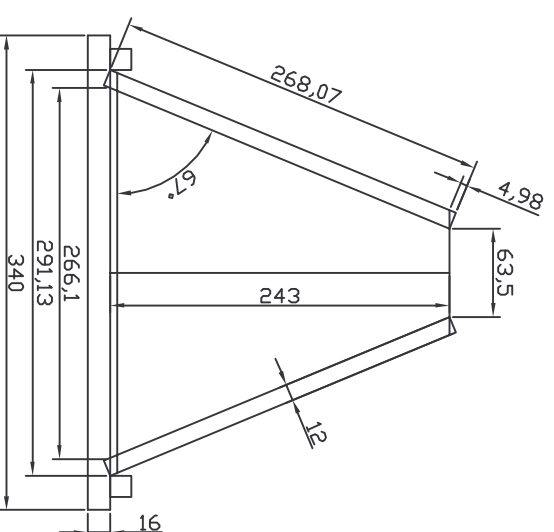

Installation Guide for D54

Cutting Guide

300Hz Tractrix horn for D-54, © 2002 by E. Foraker