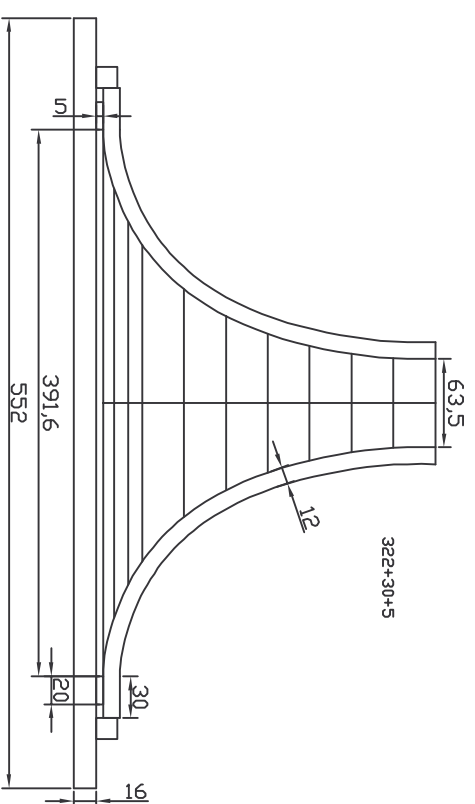

Installation Guide for D54

Cutting Guide

300Hz Tractrix horn for D-54, © 2002 by E. Foraker